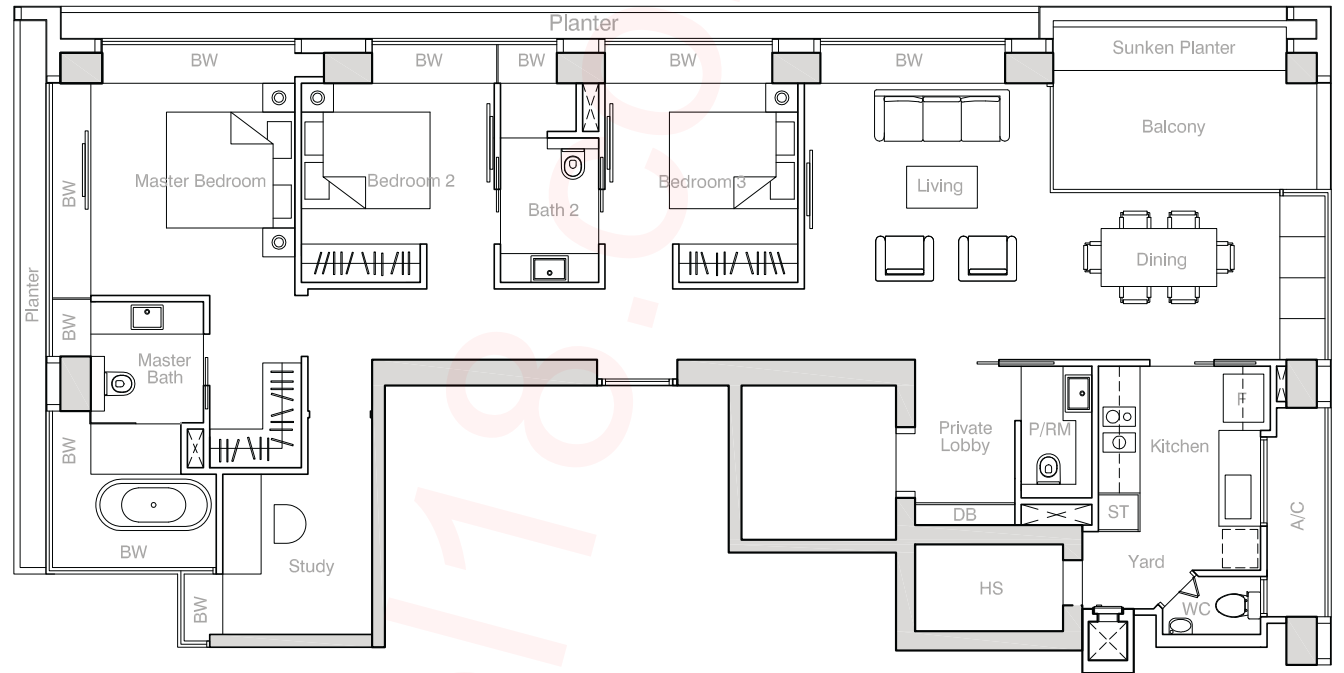

# 3-BEDROOM + STUDY

## TYPE C2

164 sqm (1,765 sq ft)  
#02-01 – #13-01

## TYPE C3

164 sqm (1,765 sq ft)  
#16-01 – #21-01  
#16-02 – #21-02 (Mirror)

# 21-02  
CEILING HEIGHT FOR DINING AREA  
LOWER THAN LIVING AND OTHER BEDROOMS