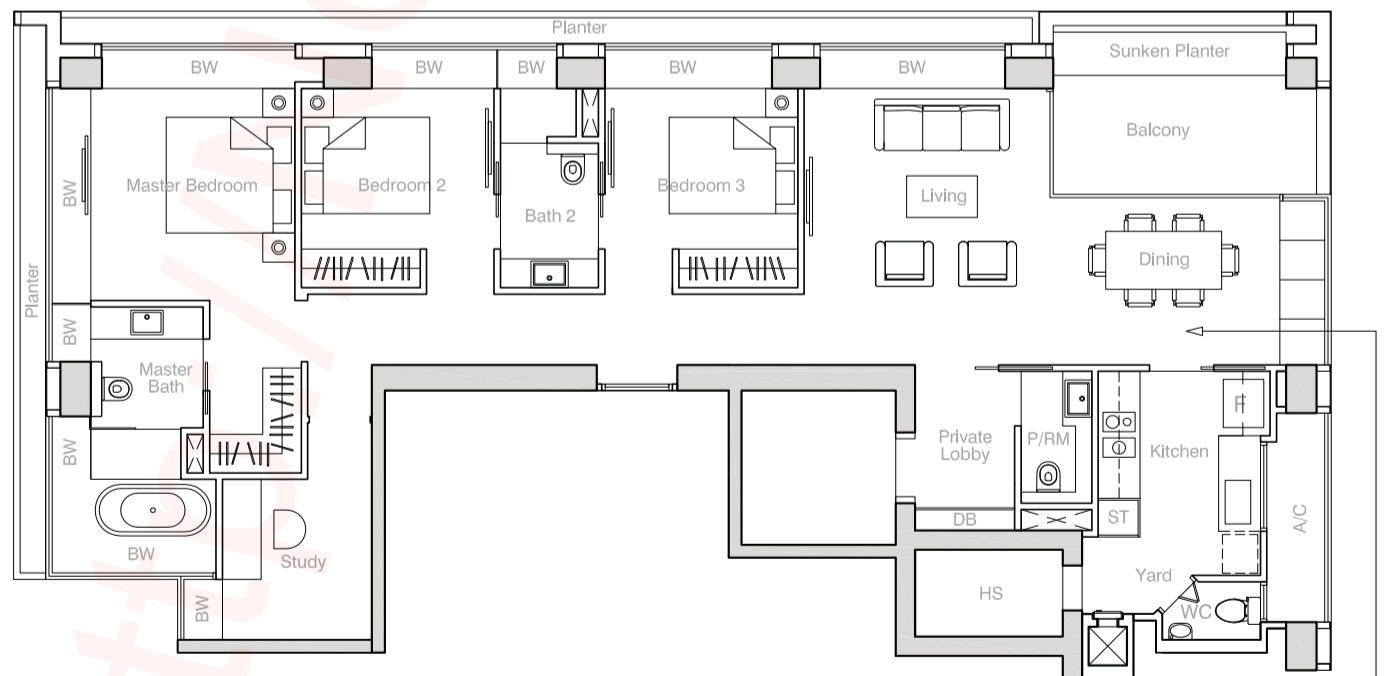

3-BEDROOM + STUDY

TYPE C2

164 sqm (1,765 sq ft)
#02-01 – #13-01

TYPE C3

164 sqm (1,765 sq ft)
#16-01 – #21-01
#16-02 – #21-02 (Mirror)

21-02
CEILING HEIGHT FOR DINING AREA
LOWER THAN LIVING AND OTHER BEDROOMS

3-BEDROOM + STUDY

TYPE C4

173 sqm (1,862 sq ft)

#25-05 – #33-05