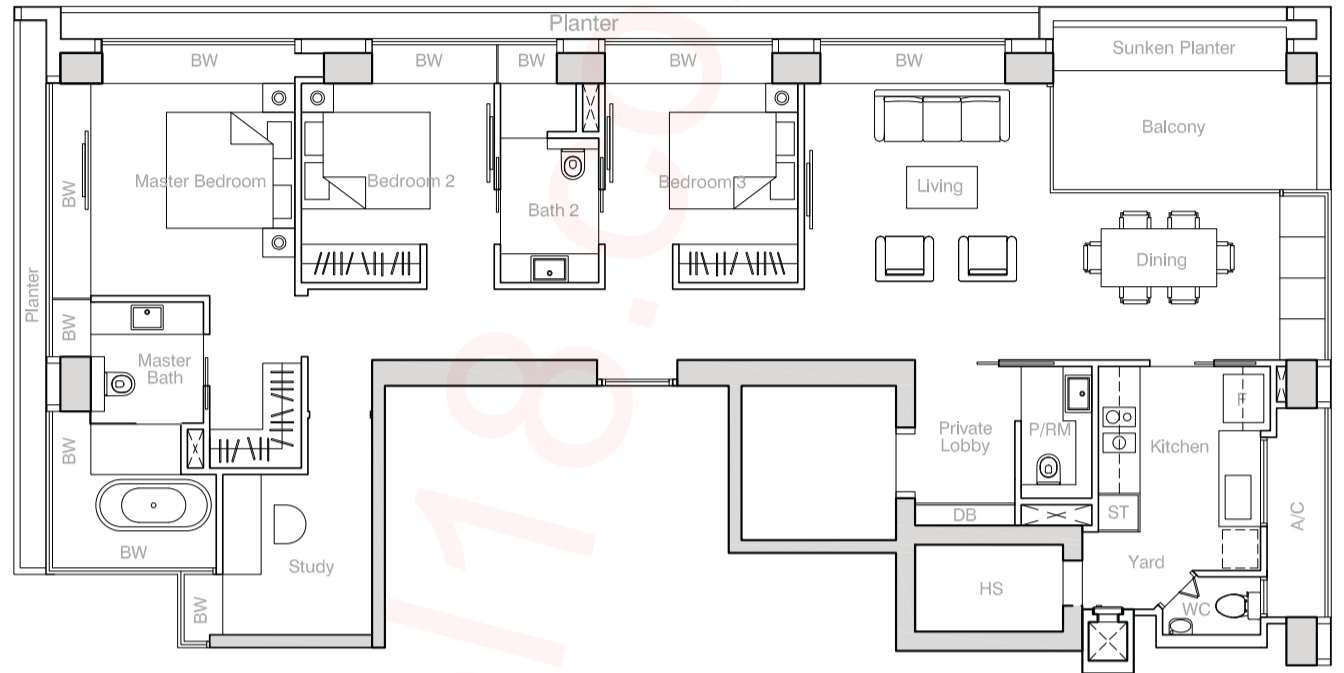

3-BEDROOM + STUDY

TYPE C2

164 sqm (1,765 sq ft)
#02-01 – #13-01

TYPE C3

164 sqm (1,765 sq ft)
#16-01 – #21-01
#16-02 – #21-02 (Mirror)

21-02
CEILING HEIGHT FOR DINING AREA
LOWER THAN LIVING AND OTHER BEDROOMS

3-BEDROOM + STUDY

TYPE C4

173 sqm (1,862 sq ft)

#25-05 – #33-05