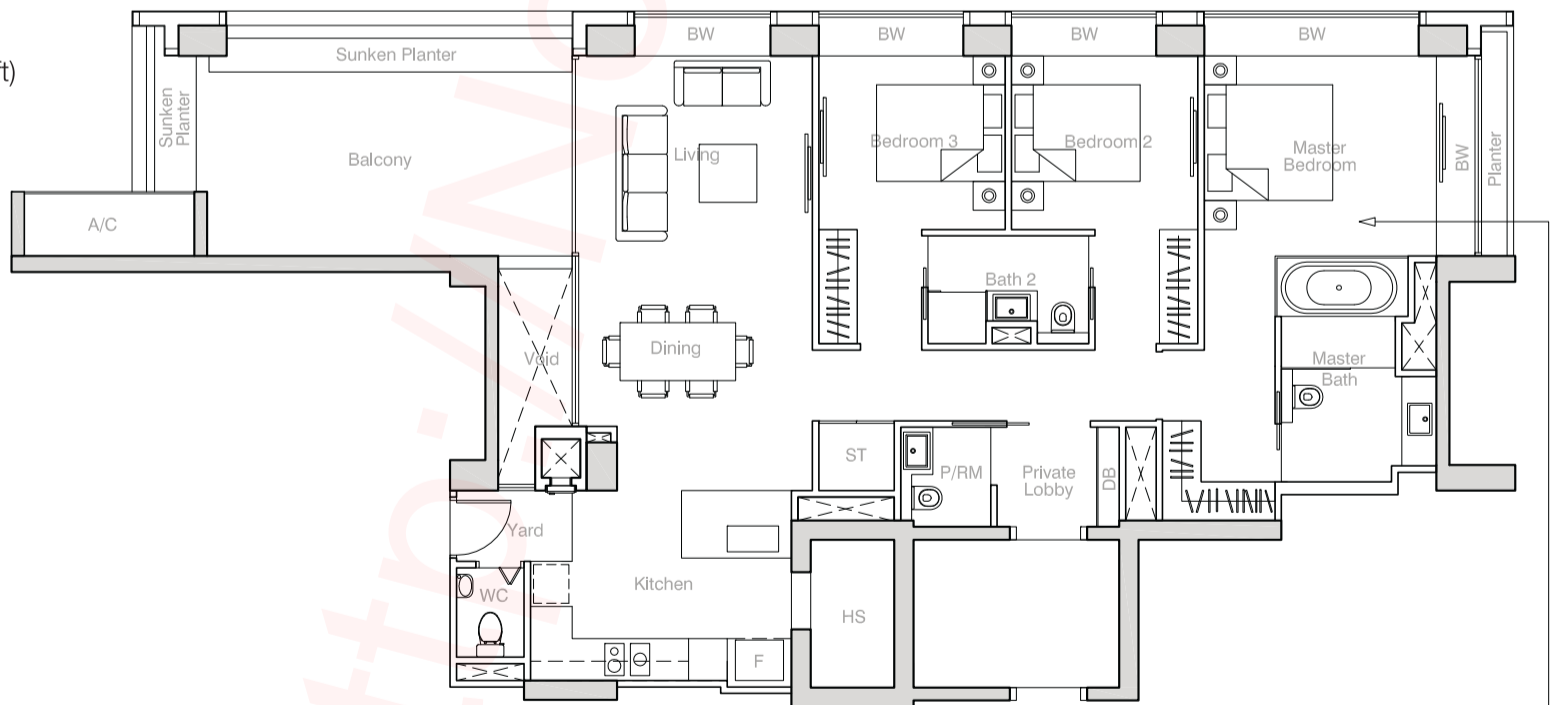

3-BEDROOM

TYPE C

147 sqm (1,582 sq ft)

#04-05 – #09-05

#12-05 – #13-05

#16-05 – #18-05

#22-05 – #24-05

TYPE C1

156 sqm (1,679 sq ft)

#25-04 – #33-04

33-04

CEILING HEIGHT FOR MASTER BEDROOM
LOWER THAN OTHER BEDROOMS