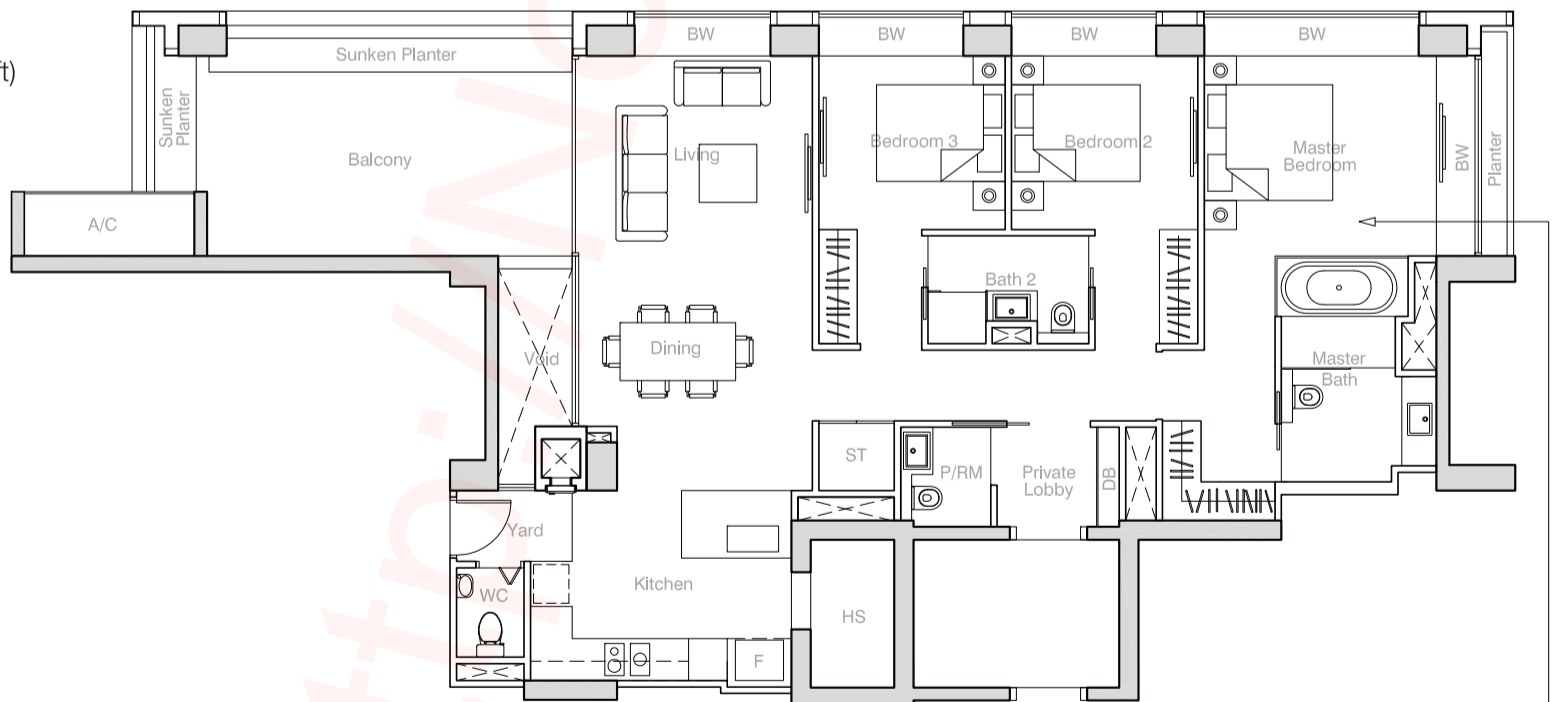

## TYPE C

147 sqm (1,582 sq ft)

#04-05 – #09-05

#12-05 – #13-05

#16-05 – #18-05

#22-05 – #24-05

## TYPE C1

156 sqm (1,679 sq ft)

#25-04 – #33-04

# 33-04

CEILING HEIGHT FOR MASTER BEDROOM  
LOWER THAN OTHER BEDROOMS