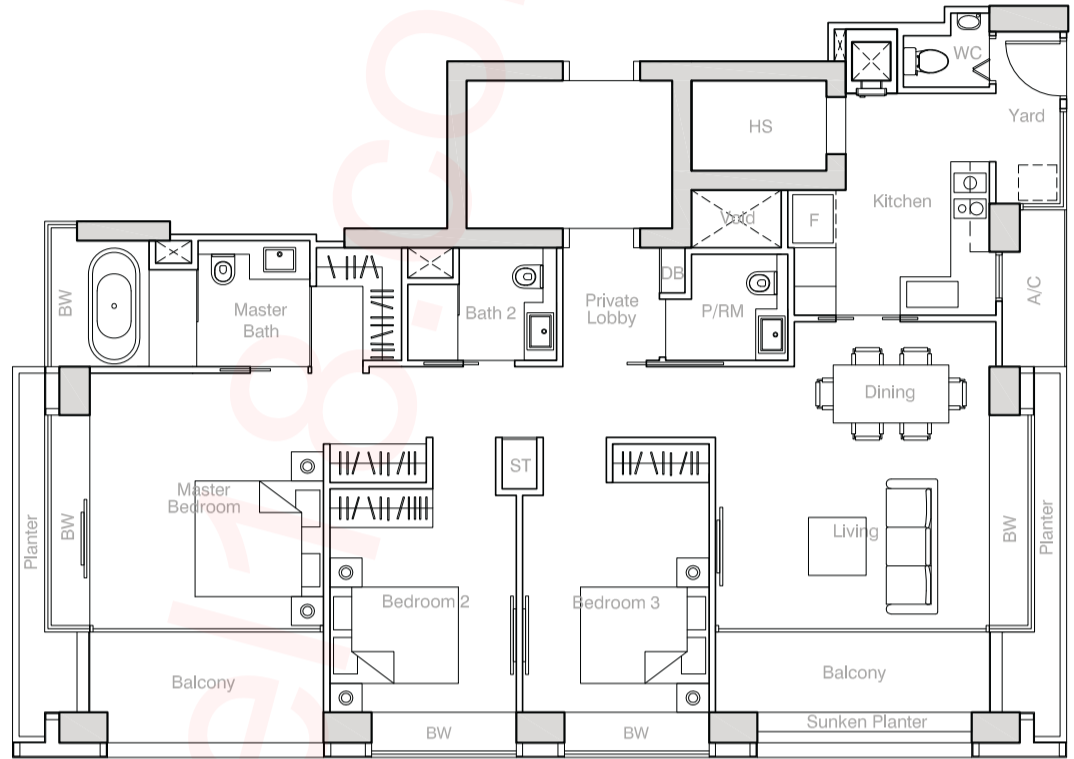

3-BEDROOM

TYPE C

147 sqm (1,582 sq ft)

#04-05 – #09-05

#12-05 – #13-05

#16-05 – #18-05

#22-05 – #24-05

TYPE C1

156 sqm (1,679 sq ft)

#25-04 – #33-04

33-04

CEILING HEIGHT FOR MASTER BEDROOM
LOWER THAN OTHER BEDROOMS